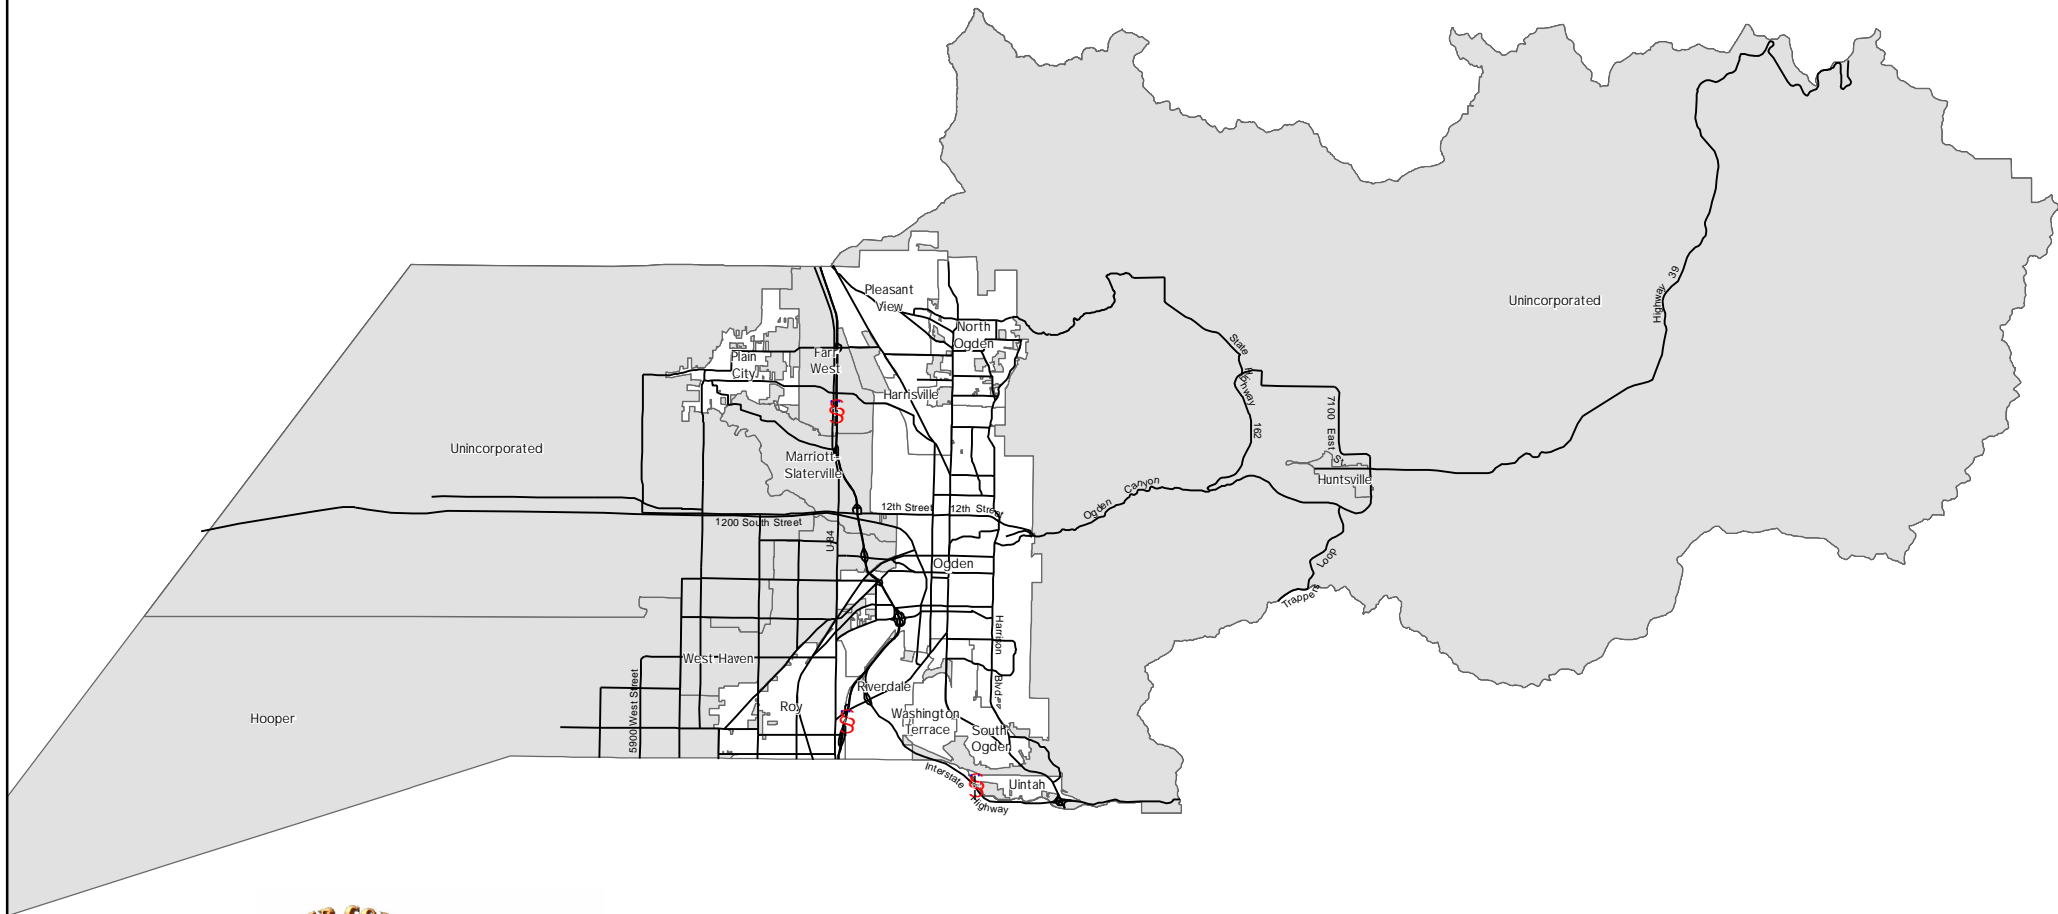

Weber Fire District

Legend

- Major Roads
- Weber Fire District
- Other

d